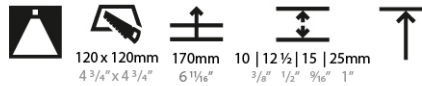

ELECTRICAL

Lamp Type: LED (Zhaga Standard)
Input Wattage (W): 15.5
Total Output Wattage (W): 14.5
Dimming: Tri-Mode (Non-Dimming and Phase Dimming (120Vac only) and 0-10V Dimming)
Driver Included: No
Driver Location: Recessed Housing
Driver Type: Constant Current - Universal
Driver Class: Class 2
Housing: See components
Input Voltage (V): 120 - 277
Constant Current (MA): 500

LED

Number of LEDs: 1
Color Temperature (°K): 2700 / 3000 / 3500 / 4000
Max. Delivered Lumen (lm): 940 / 980 / 1029 / 1050
Nominal Lumen (lm): 1386 / 1438 / 1511 / 1542
CRI: >90 CRI
Efficiency (%): 87.9 / 88.4 / 87.9
Lamp Life (hrs): 50000
Upon Request: RGB-W Tunable White Special Color Temperature Special LED

OPTICAL

Reflector: 20 / 40 / 60
Upon Request: Special Beam Angles

RATINGS AND CERTIFICATIONS

© 2024 Zaneen, Inc. 100-3382, F 416-247-9319, www.zaneen.com

Available for international specifications by adding 'INT' at the end of the existing Model #. For assistance on 'custom' specifications, contact zteam@zaneen.com. In a constant effort to supply the best product, we reserve the right to change specifications or materials without notice. The most recent specification sheets are found at zaneen.com

IP rating: IP20