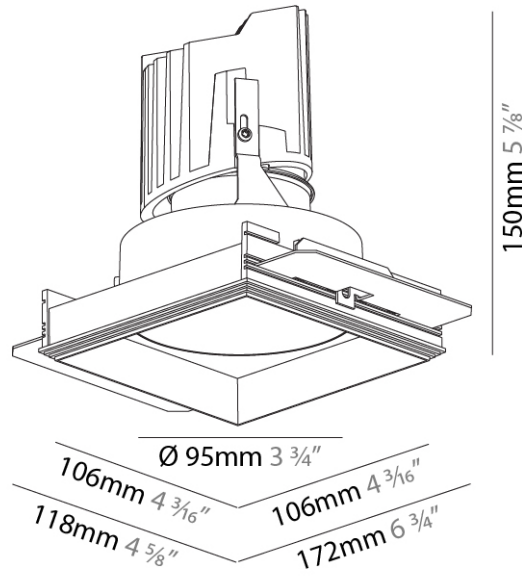

ELECTRICAL

Lamp Type: LED (Zhaga Standard)
Input Wattage (W): 15.5
Total Output Wattage (W): 14.5
Dimming: Tri-Mode (Non-Dimming and Phase Dimming (120Vac only) and 0-10V Dimming)
Driver Included: No
Driver Location: Recessed Housing
Driver Type: Constant Current - Universal
Driver Class: Class 2
Housing: See components
Input Voltage (V): 120 - 277
Constant Current (MA): 500

LED

Number of LEDs: 1
Color Temperature (°K): 2700 / 3000 / 3500 / 4000
Max. Delivered Lumen (lm): 940 / 980 / 1029 / 1050
Nominal Lumen (lm): 1386 / 1438 / 1511 / 1542
CRI: >90 CRI
Efficiency (%): 87.9 / 88.4 / 87.9
Lamp Life (hrs): 50000
Upon Request: RGB-W Tunable White Special Color Temperature Special LED

OPTICAL

Reflector: 20 / 40 / 60
Upon Request: Special Beam Angles

RATINGS AND CERTIFICATIONS

© 2024 Zaneen, Inc. 100-3382, F 416-247-9319, www.zaneen.com

Available for international specifications by adding 'INT' at the end of the existing Model #. For assistance on 'custom' specifications, contact zteam@zaneen.com. In a constant effort to supply the best product, we reserve the right to change specifications or materials without notice. The most recent specification sheets are found at zaneen.com

IP rating: IP20